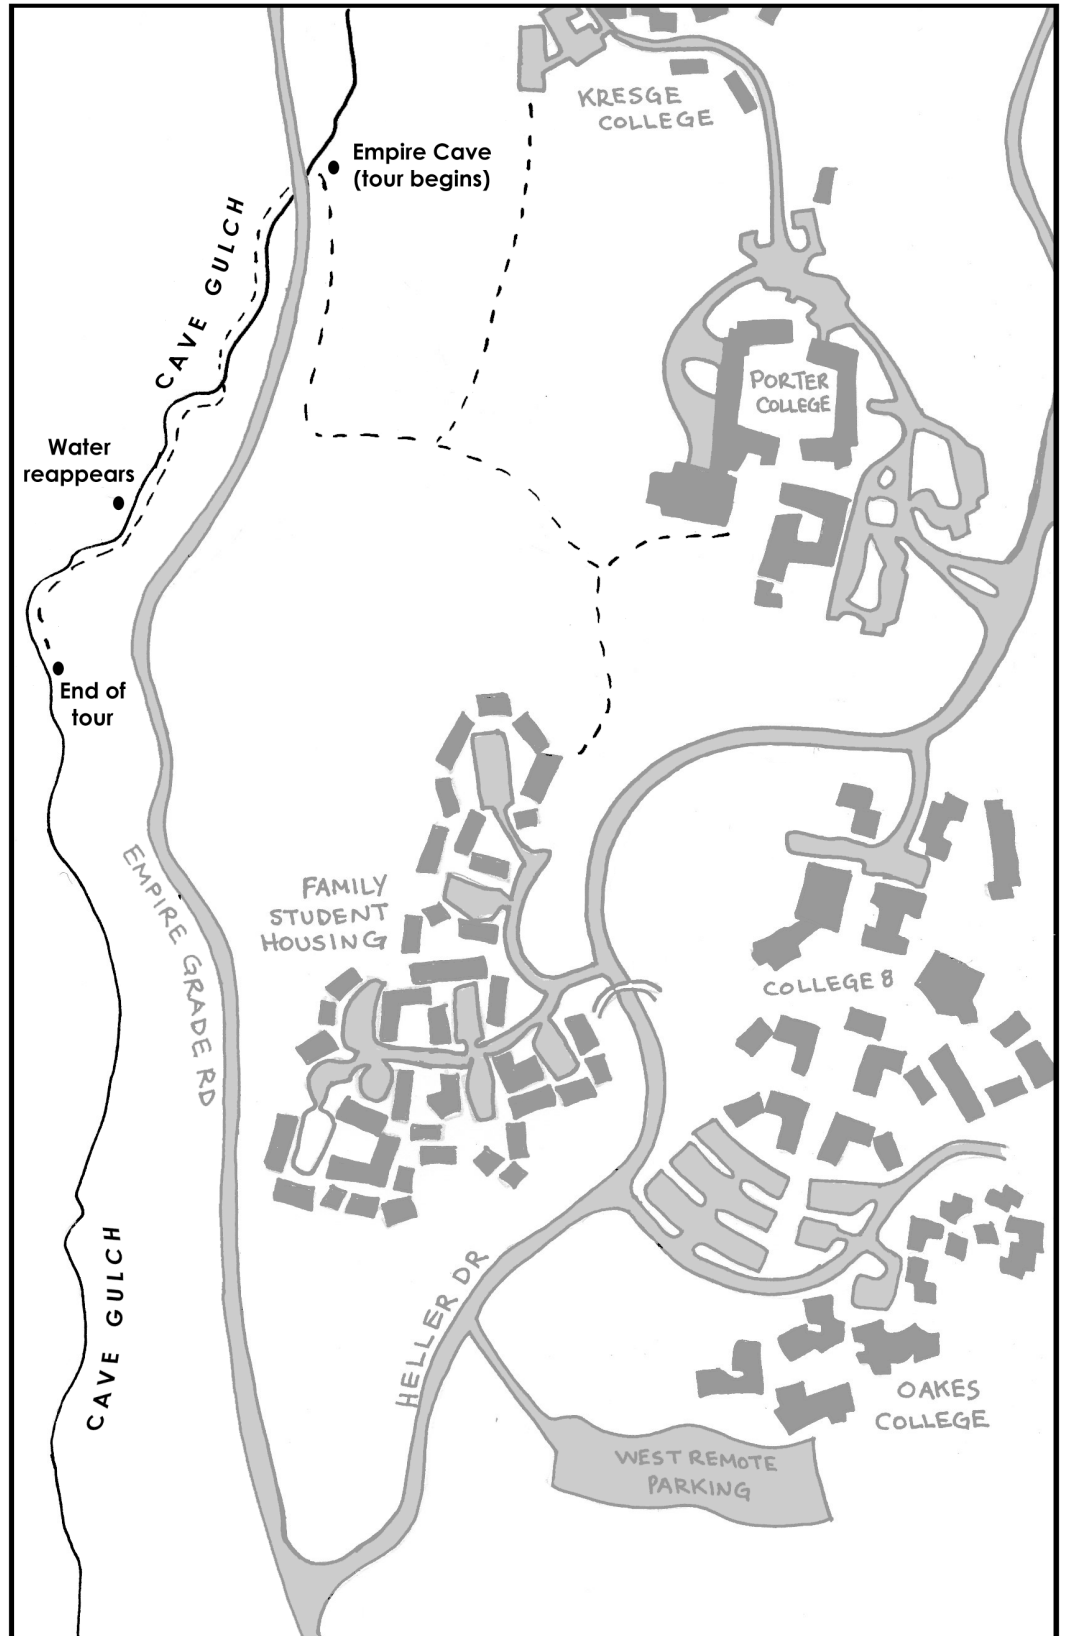

UCSC Natural History Podcast Series

Cave Gulch in Fall

This map is designed to be used with a podcast that is downloadable at 'mnhc.ucsc.edu'